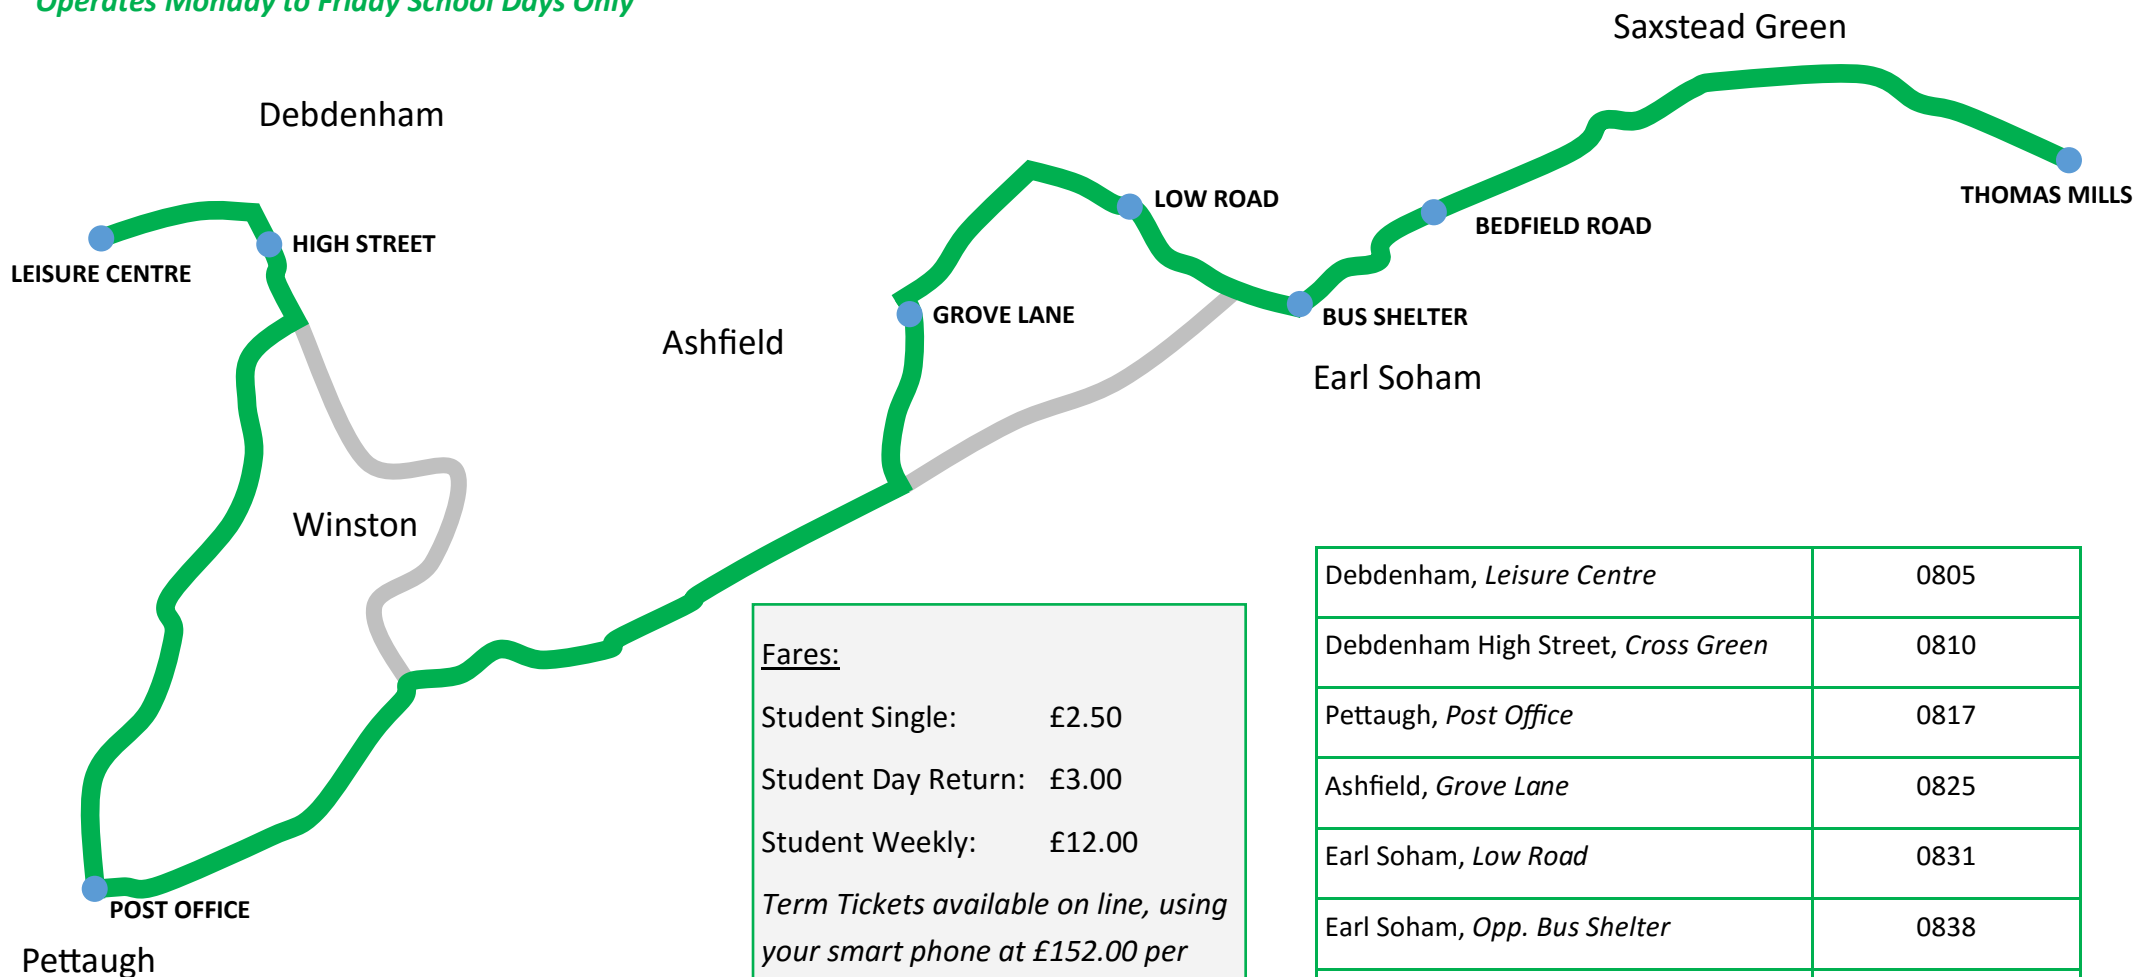

FR 555 Debenham to Thomas Mills High School

Operates Monday to Friday School Days Only

Fares:

Student Single: £2.50
 Student Day Return: £3.00
 Student Weekly: £12.00

Term Tickets available on line, using your smart phone at £152.00 per term.

Tickets can be purchased direct from your driver or mobile tickets are available online via our website, www.eoslondon.com

Debenham, <i>Leisure Centre</i>	0805
Debenham High Street, <i>Cross Green</i>	0810
Pettaugh, <i>Post Office</i>	0817
Ashfield, <i>Grove Lane</i>	0825
Earl Soham, <i>Low Road</i>	0831
Earl Soham, <i>Opp. Bus Shelter</i>	0838
Earl Soham, <i>Bedfield Road</i>	0848
Thomas Mills High School	0850

Buses return from Thomas Mills High School at 1555

NOTE:

Buses stop at ALL bus stops on route by request. No need to book a seat, just turn up and pay the driver.